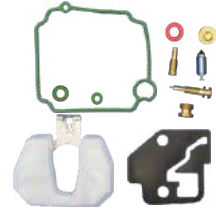

CARBURETOR REPAIR KITS

F2.6-04000290
Fits: PARSUN F2.6
69M-W0093-00
Fits: Yamaha F2.5A

F4-04140090
Fits: PARSUN F4/5
67D-W0093-01
Fits: Yamaha F4A

F6-04060090
Fits: PARSUN F5A/6A
6BX-W0093-00
Fits: Yamaha F4B F5A F6C

F8-05040090
Fits: PARSUN F8/9.8
Fits: Tohatsu 8/9.8A3 4-stroke
Mercury 8hp 4-stroke

F15-07090090
Fits: PARSUN F9.9/15
6D4-W0093-00
Fits: Yamaha F15B

F20-05080090
Fits: PARSUN F15A/20A
6AH-W0093-01
Fits: Yamaha F20B

T3.6-04000590
Fits: PARSUN T3.6, TC3.6
Fits: Tohatsu MFS3.5B 2-stroke
Mercury 3.5hp 2-stroke

T5-05000590
Fits: PARSUN T5, TC5, TE5
Fits: Tohatsu M4C M5B 2-stroke

T8-05000890
Fits: PARSUN T8/9.8
Fits: Tohatsu M6B, M8B, M9.8B
2-stroke outboard motor