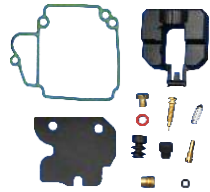

CARBURETOR REPAIR KITS

F2.6-04000290
Fits: PARSUN F2.6
69M-W0093-00
Fits: Yamaha F2.5A

F4-04140090
Fits: PARSUN F4/5
67D-W0093-01
Fits: Yamaha F4A

F6-04060090
Fits: PARSUN F5A/6A
6BX-W0093-00
Fits: Yamaha F4B F5A F6C

F8-05040090
Fits: PARSUN F8/9.8
Fits: Tohatsu 8/9.8A3 4-stroke
Mercury 8hp 4-stroke

F15-07090090
Fits: PARSUN F9.9/15
6D4-W0093-00
Fits: Yamaha F15B

F20-05080090
Fits: PARSUN F15A/20A
6AH-W0093-01
Fits: Yamaha F20B

T3.6-04000590
Fits: PARSUN T3.6, TC3.6
Fits: Tohatsu MFS3.5B 2-stroke
Mercury 3.5hp 2-stroke

T5-05000590
Fits: PARSUN T5, TC5, TE5
Fits: Tohatsu M4C M5B 2-stroke

T8-05000890
Fits: PARSUN T8/9.8
Fits: Tohatsu M6B, M8B, M9.8B
2-stroke outboard motor